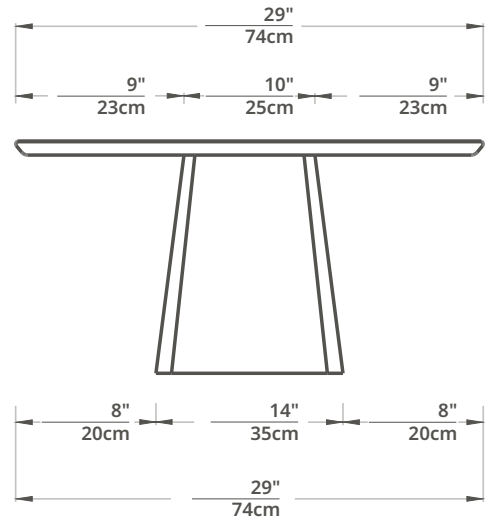

Moku

Nomu coffee table

remark:

the technical documentation for this coffee table construction was given in inches, as well as in centimeters, due to our customers being worldwide.

($\frac{\text{inch}}{\text{centimeter}}$)

isometry

29"
74cm

top view

side view

front view

H	15"	W	29"	D	29"
	36cm		74cm		74cm

remark:

the total height of this coffee table does not include the height of gliders and felt.