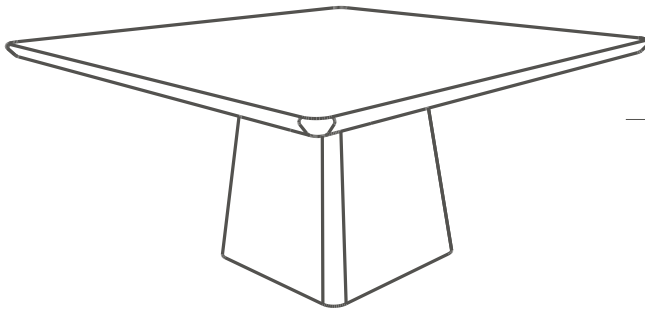

Moku

Nomu coffee table

remark:

the technical documentation for this coffee table construction was given in inches, as well as in centimeters, due to our customers being worldwide.

($\frac{\text{inch}}{\text{centimeter}}$)

isometry

29"
74cm

top view

side view

front view

H	15"	W	29"	D	29"
	36cm		74cm		74cm

remark:

the total height of this coffee table does not include the height of gliders and felt.