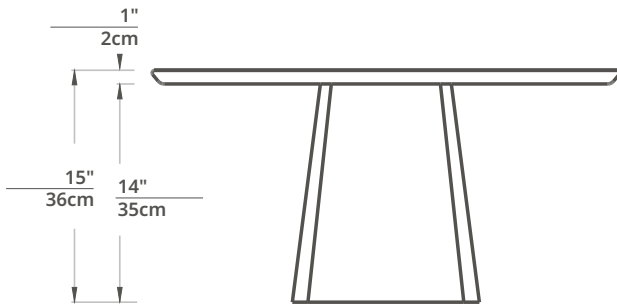

Moku

Nomu coffee table

remark:

the technical documentation for this coffee table construction was given in inches, as well as in centimeters, due to our customers being worldwide.

($\frac{\text{inch}}{\text{centimeter}}$)

isometry

29"
74cm

top view

side view

front view

H	15"	W	29"	D	29"
	36cm		74cm		74cm

remark:

the total height of this coffee table does not include the height of gliders and felt.