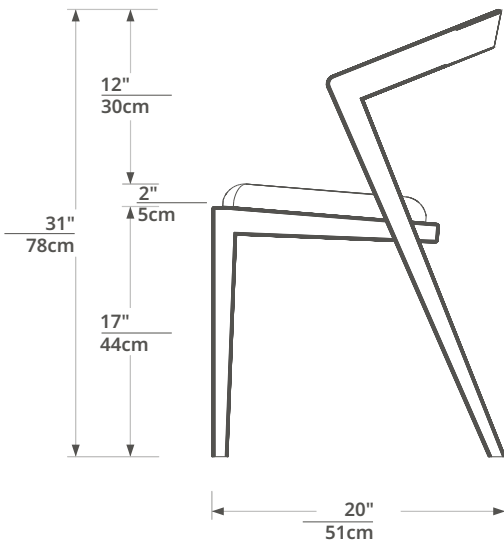

Moku

Marina dining chair

remark:

the technical documentation for this dining chair construction was given in inches, as well as in centimeters, due to our customers being worldwide.

($\frac{\text{inch}}{\text{centimeter}}$)

isometry

top view

side view

front view

H	31"	W	19"	D	20"
	78cm		48cm		51cm

remark:

the total height of this dining chair does not include the height of gliders and felt.

technical documentation