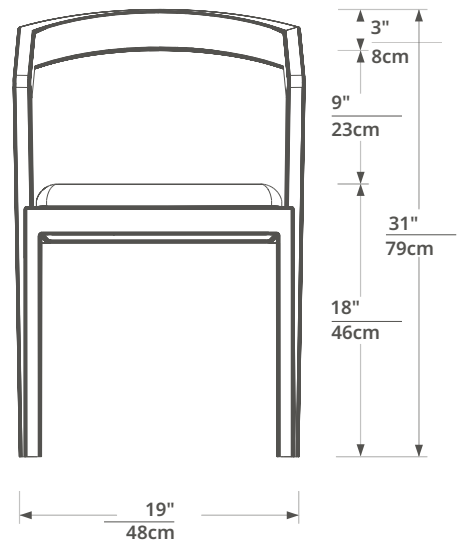

Moku

Marina dining chair

remark:

the technical documentation for this dining chair construction was given in inches, as well as in centimeters, due to our customers being worldwide.

($\frac{\text{inch}}{\text{centimeter}}$)

isometry

top view

side view

front view

H	31"	W	19"	D	20"
	78cm		48cm		51cm

remark:

the total height of this dining chair does not include the height of gliders and felt.

technical documentation