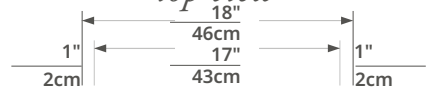

Moku

Marina dining chair

remark:

the technical documentation for this dining chair construction was given in inches, as well as in centimeters, due to our customers being worldwide.

($\frac{\text{inch}}{\text{centimeter}}$)

isometry

top view

side view

front view

H	31"	W	19"	D	20"
	78cm		48cm		51cm

remark:

the total height of this dining chair does not include the height of gliders and felt.

technical documentation