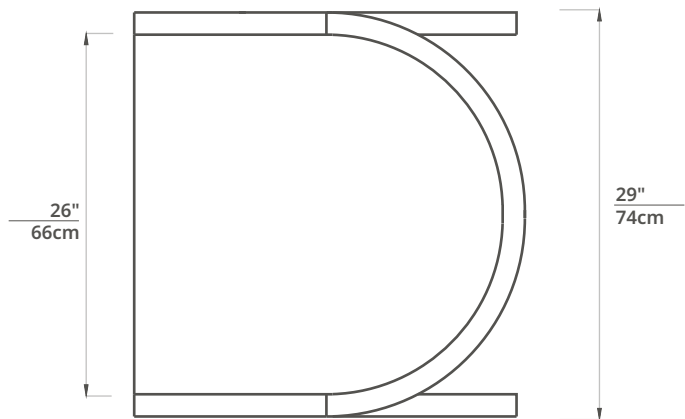

Moku

Atlantic outdoor armchair

remark:

the technical documentation for this armchair construction was given in inches, as well as in centimeters, due to our customers being worldwide.

($\frac{\text{inch}}{\text{centimeter}}$)

isometry

top view

side view

front view

H	25"	W	29"	D	28"
	63cm		74cm		71cm

remark:

the total height of this outdoor armchair does not include the height of gliders and felt. cushion thickness is $\frac{2"}{5\text{cm}}$