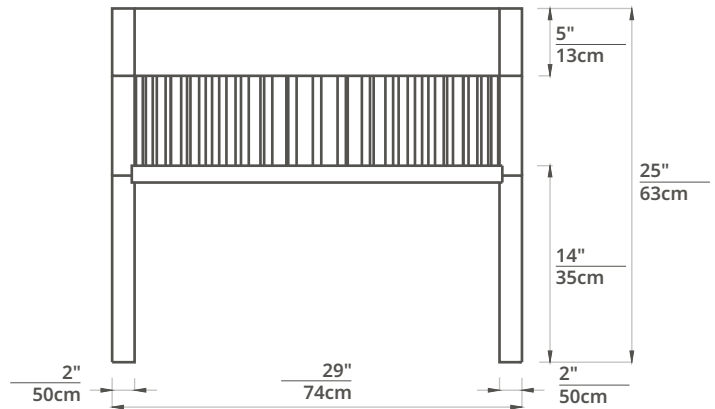

Moku

Atlantic outdoor armchair

remark:

the technical documentation for this armchair construction was given in inches, as well as in centimeters, due to our customers being worldwide.

($\frac{\text{inch}}{\text{centimeter}}$)

isometry

top view

side view

front view

H	25"	W	29"	D	28"
	63cm		74cm		71cm

remark:

the total height of this outdoor armchair does not include the height of gliders and felt. cushion thickness is $\frac{2"}{5\text{cm}}$