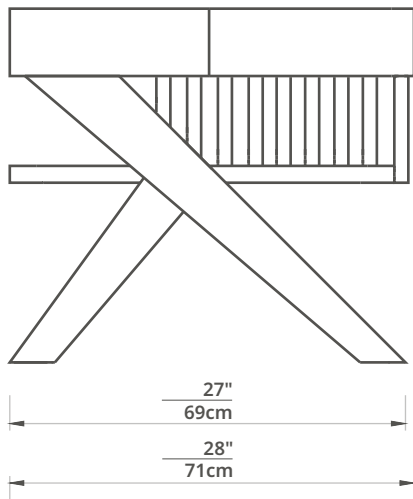

Moku

Atlantic outdoor armchair

remark:

the technical documentation for this armchair construction was given in inches, as well as in centimeters, due to our customers being worldwide.

($\frac{\text{inch}}{\text{centimeter}}$)

isometry

top view

side view

front view

H	25"	W	29"	D	28"
	63cm		74cm		71cm

remark:

the total height of this outdoor armchair does not include the height of gliders and felt. cushion thickness is $\frac{2"}{5\text{cm}}$