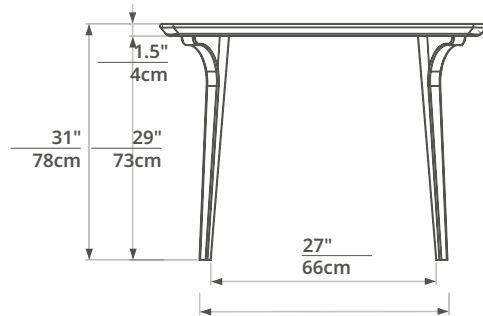

Moku

Yorick dining table

remark:

the technical documentation for this dining table construction was given in inches, as well as in centimeters, due to our customers being worldwide.

($\frac{\text{inch}}{\text{centimeter}}$)

isometry

side view

H	31"	W	80"	D	40"
	78cm		200cm		100cm

front view

remark:

the total height of this dining table does not include the height of gliders and felt.

technical documentation