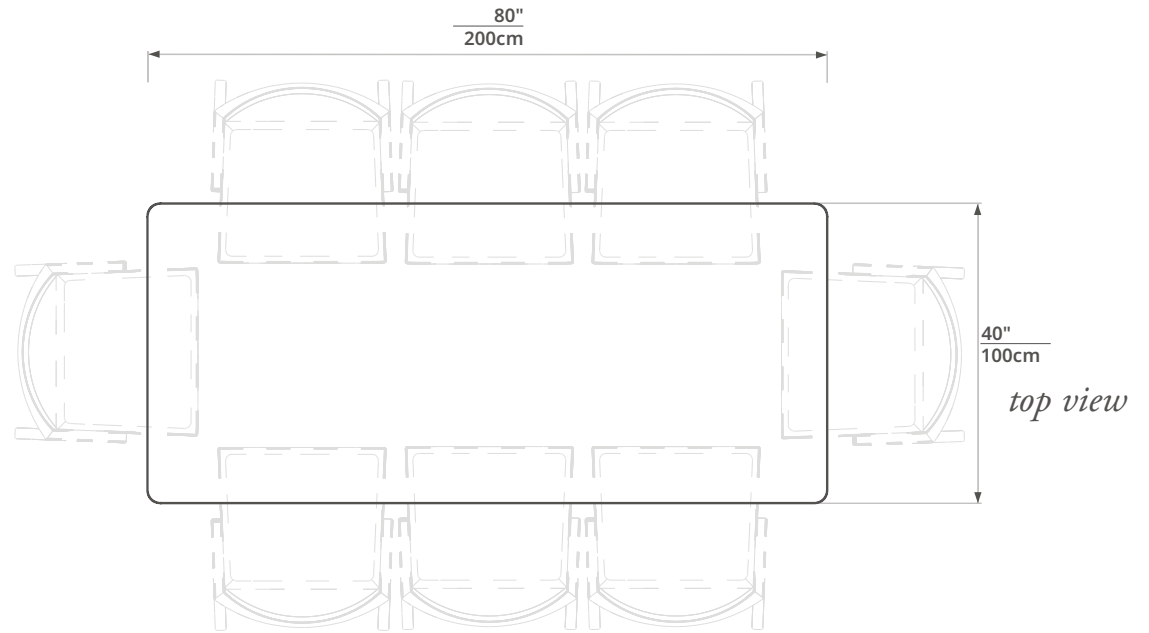

Moku

Yorick dining table

remark:

the technical documentation for this dining table construction was given in inches, as well as in centimeters, due to our customers being worldwide.

($\frac{\text{inch}}{\text{centimeter}}$)

isometry

side view

H	31"	W	80"	D	40"
	78cm		200cm		100cm

front view

remark:

the total height of this dining table does not include the height of gliders and felt.

technical documentation