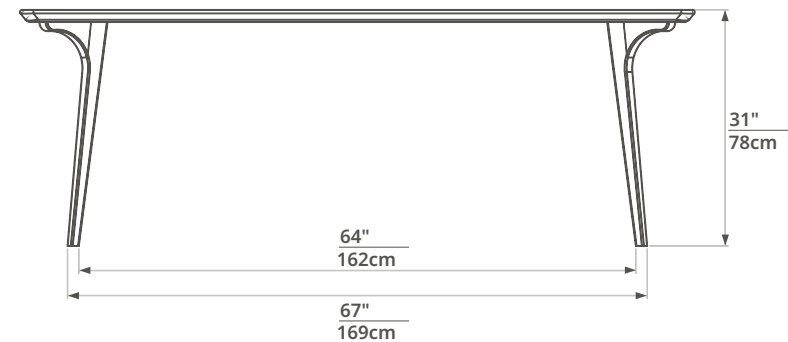

Moku

Yorick dining table

remark:

the technical documentation for this dining table construction was given in inches, as well as in centimeters, due to our customers being worldwide.

($\frac{\text{inch}}{\text{centimeter}}$)

isometry

side view

H	31"	W	80"	D	40"
	78cm		200cm		100cm

front view

remark:

the total height of this dining table does not include the height of gliders and felt.

technical documentation